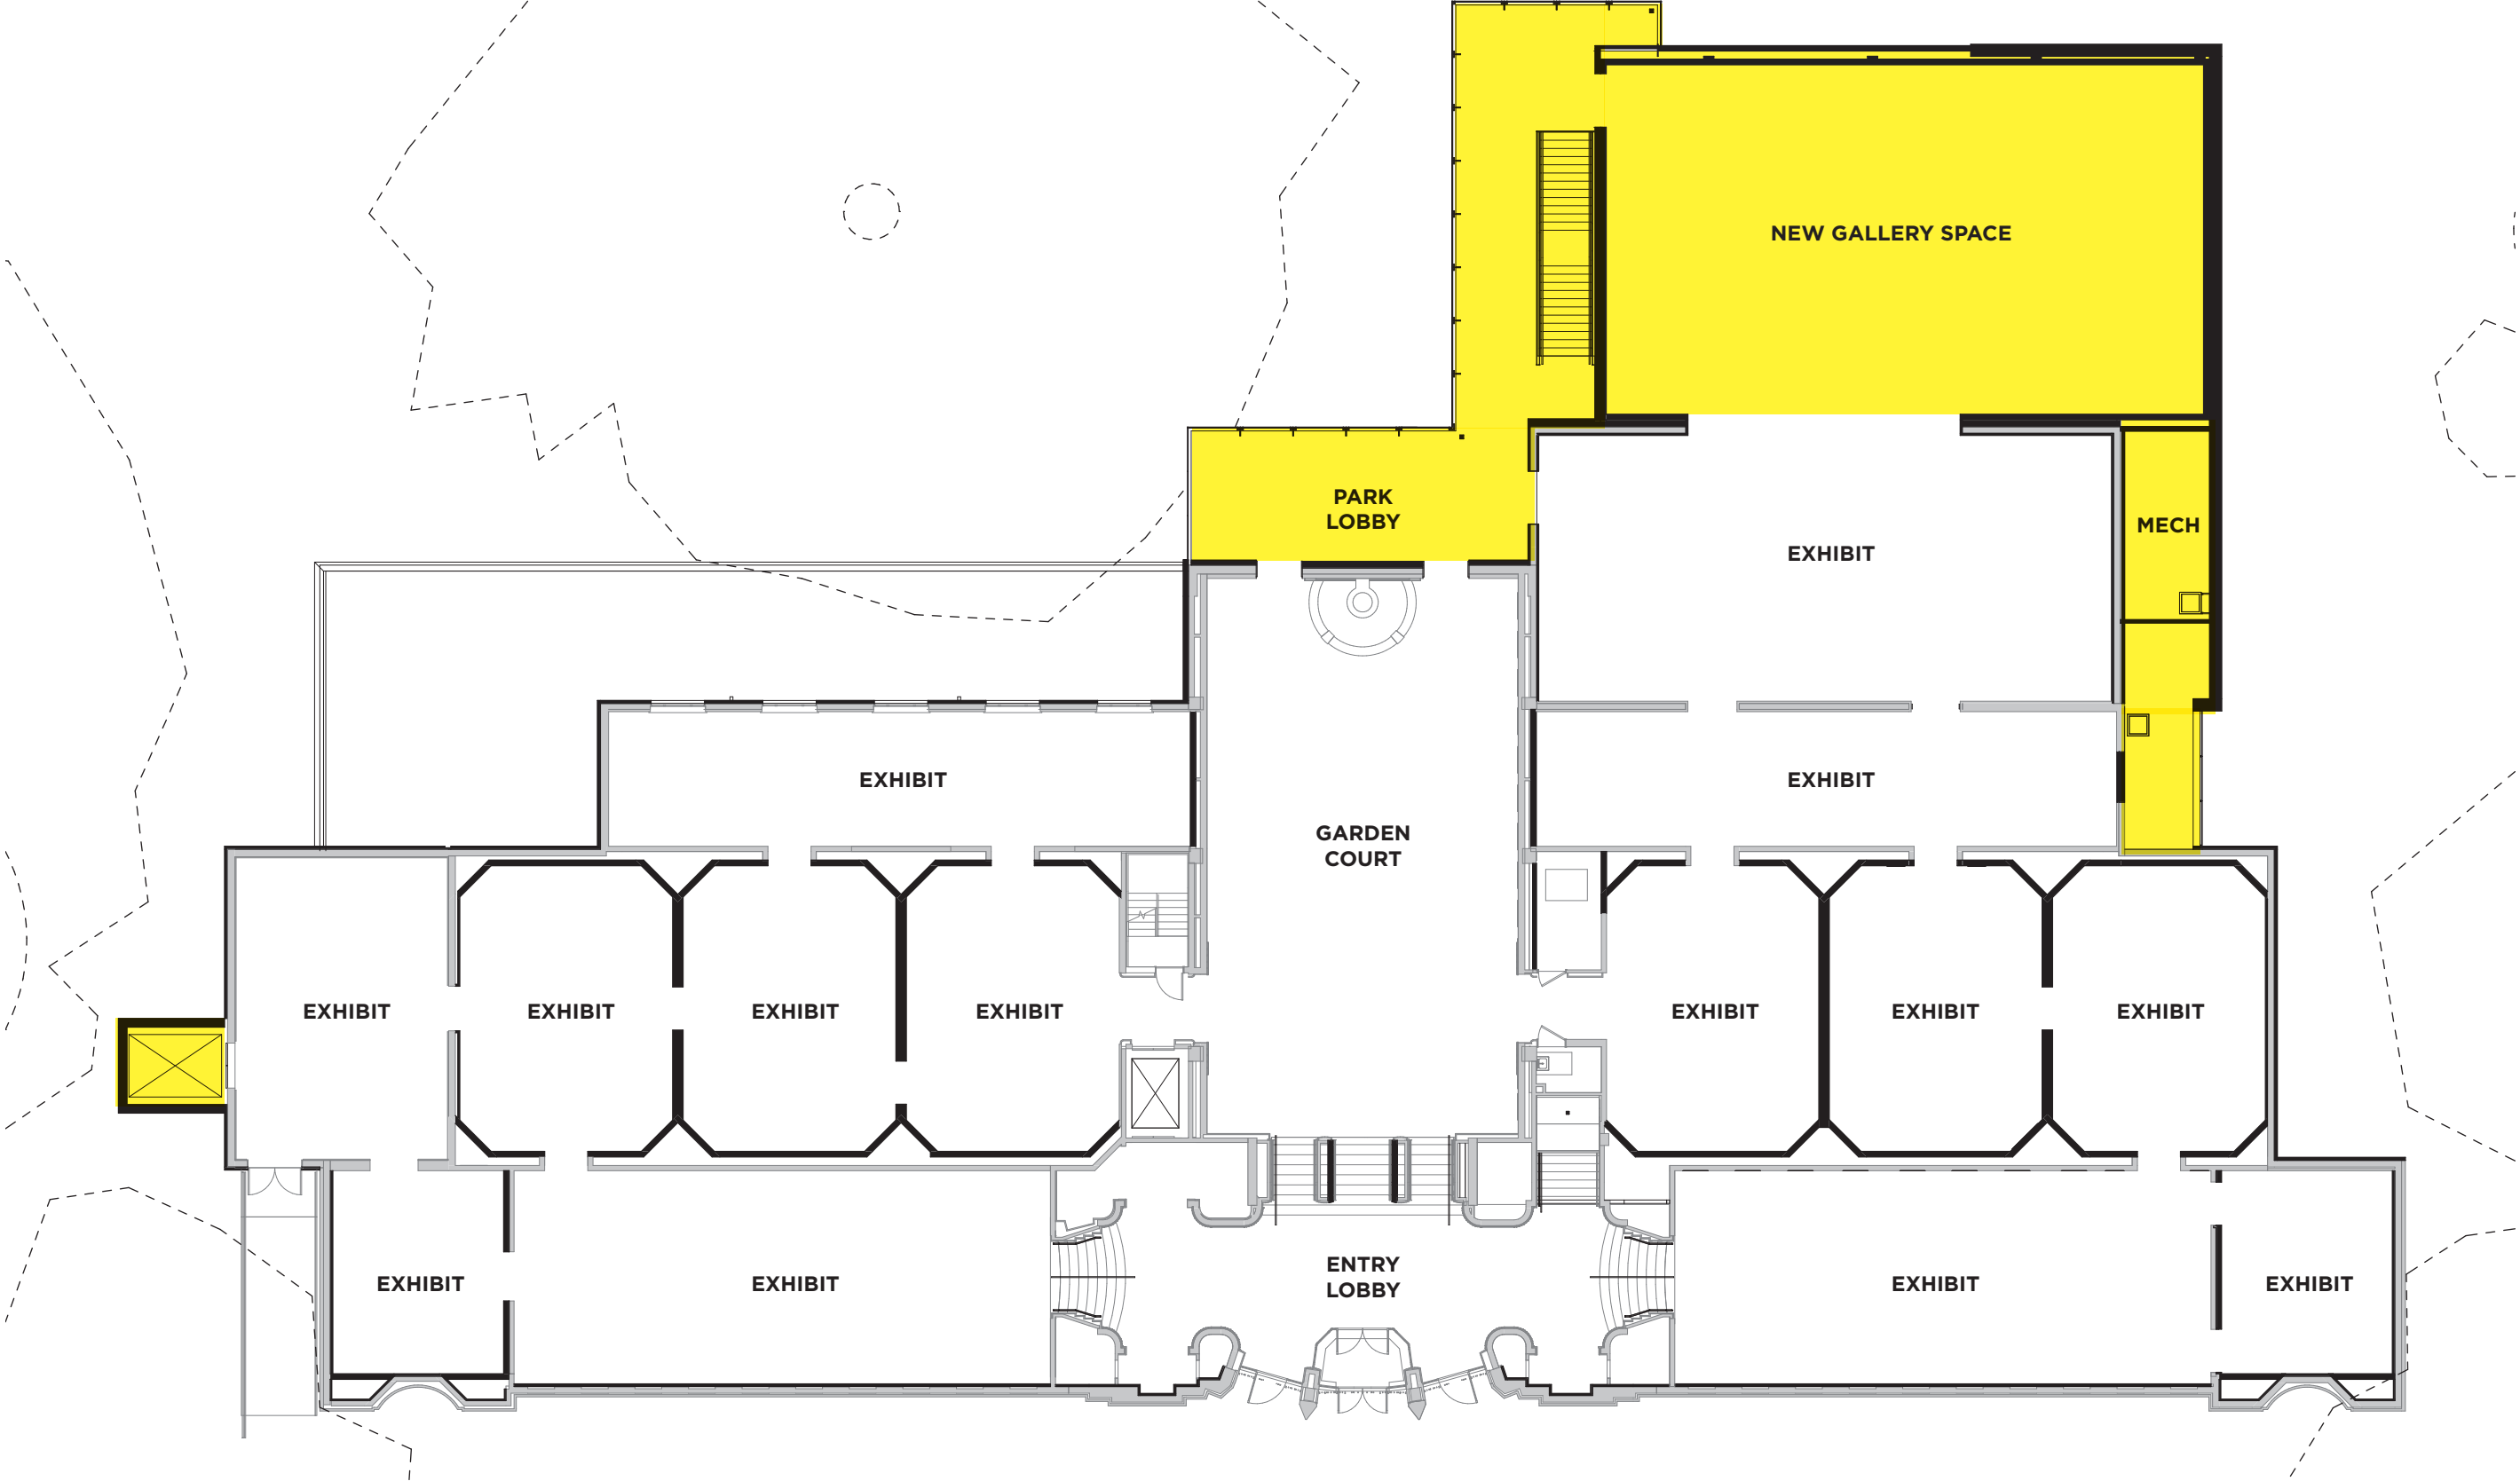

ASIAN ART MUSEUM RENOVATION & PROPOSED EXPANSION

MAIN LEVEL

 Indicates area of proposed expansion

ASIAN ART MUSEUM RENOVATION & PROPOSED EXPANSION

GROUND LEVEL

 Indicates area of proposed expansion

As of December 9, 2016. Courtesy LMN Architects.

ASIAN ART MUSEUM RENOVATION & PROPOSED EXPANSION

BASEMENT LEVEL