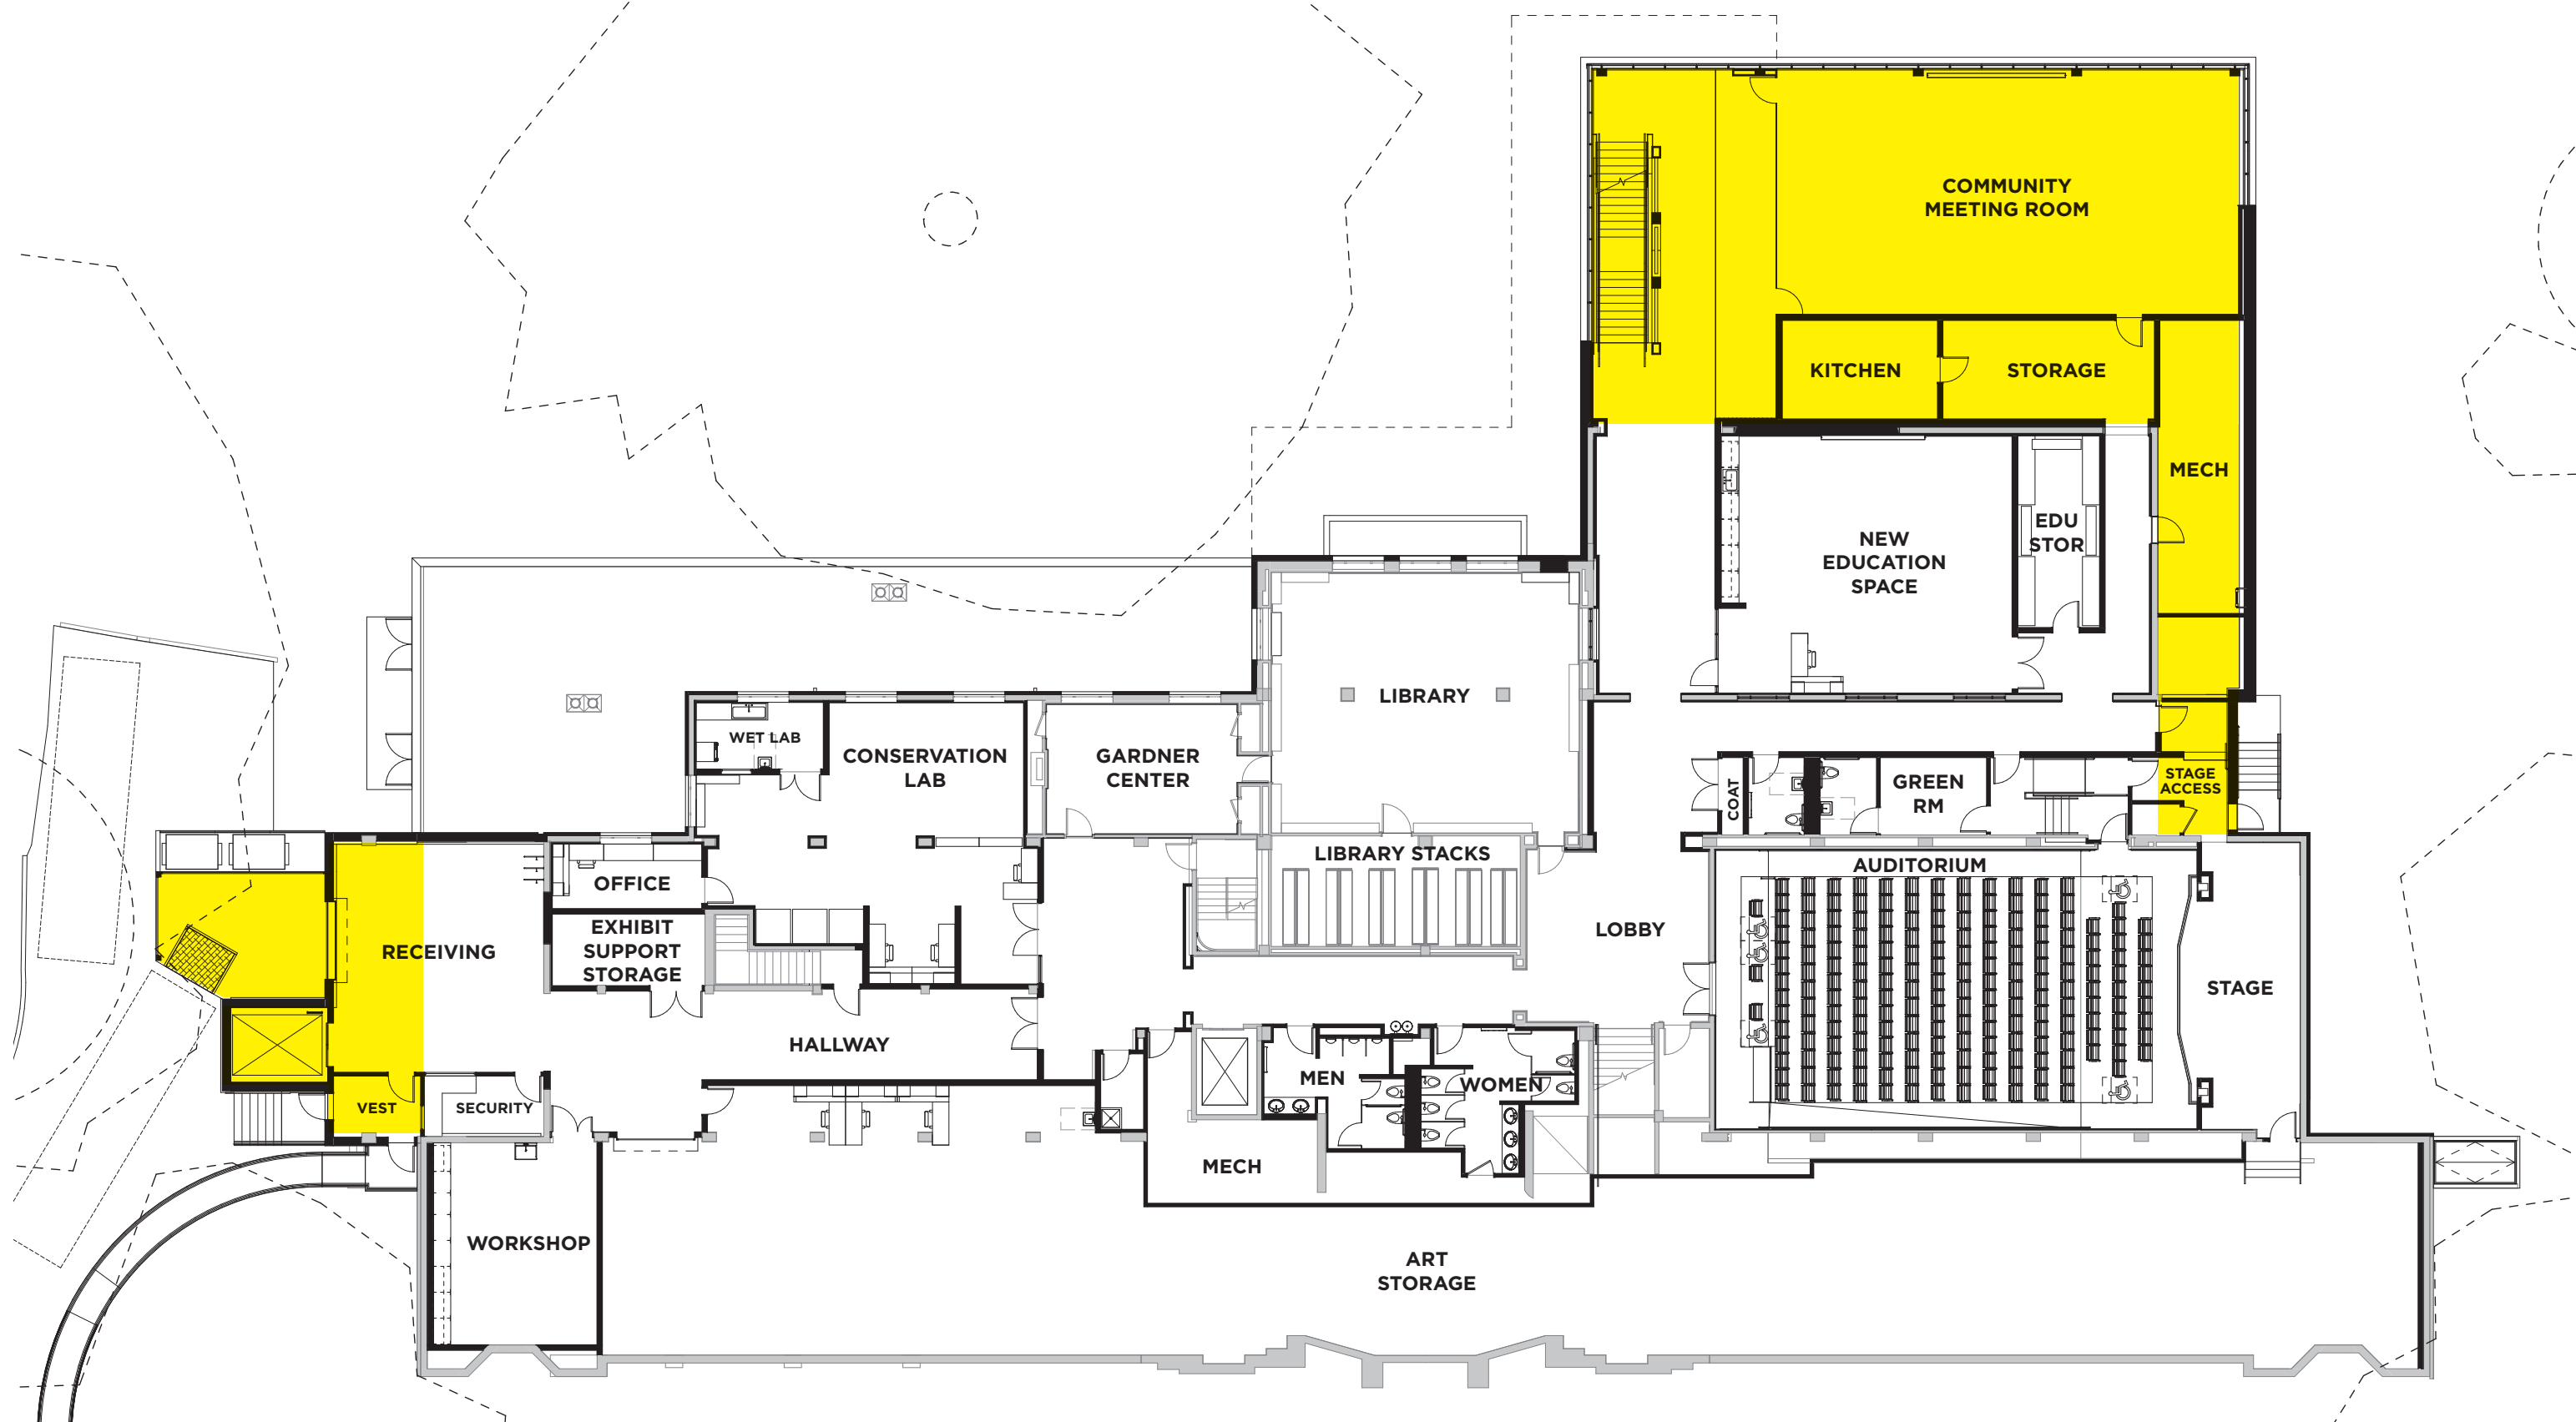

ASIAN ART MUSEUM RENOVATION & PROPOSED EXPANSION

MAIN LEVEL

 Indicates area of proposed expansion

ASIAN ART MUSEUM RENOVATION & PROPOSED EXPANSION

GROUND LEVEL

 Indicates area of proposed expansion

As of December 9, 2016. Courtesy LMN Architects.

ASIAN ART MUSEUM RENOVATION & PROPOSED EXPANSION

BASEMENT LEVEL